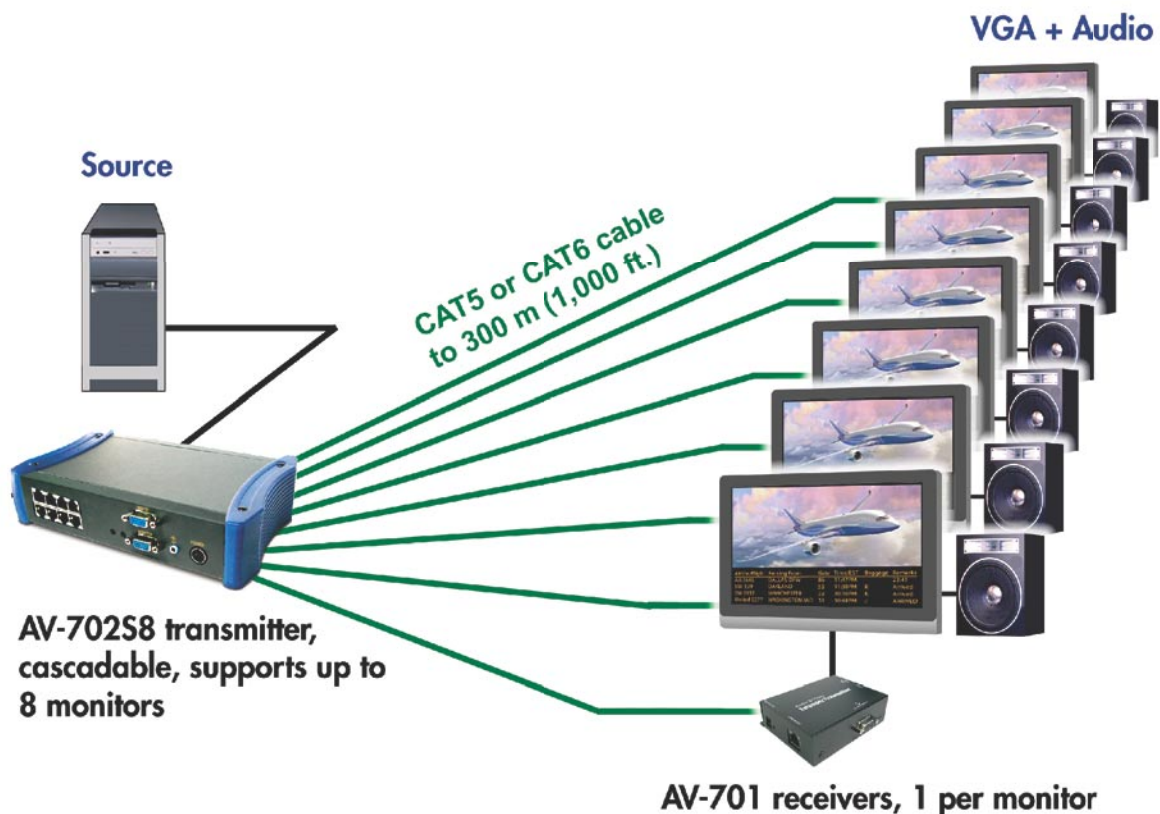

CAT5/CAT6 VGA + Audio Extender

...A-V goes 300 meters (1,000 feet) over CAT5 or CAT6 cable!

- ◇ CAT5/CAT6 cable is tidy, flexible, easy-to-use, and economical.
- ◇ Receivers have Gain, EQ, and RGB skew adjustments for optimum image quality.
- ◇ Remote monitor can be up to 300 meters (1,000 feet) from source.
- ◇ Pure hardware, Plug n Play design.
- ◇ Resolution up to 1280 x 1024 @ 75Hz.
- ◇ Supports latest TFT, LCD, SVGA, VGA, multisync with DDC2B high resolution monitors.
- ◇ **Applications:** shopping malls, public address systems, airports, train & bus stations, restaurants, stores, showrooms, boardrooms, window displays, trade shows, exhibitions, computer based training.