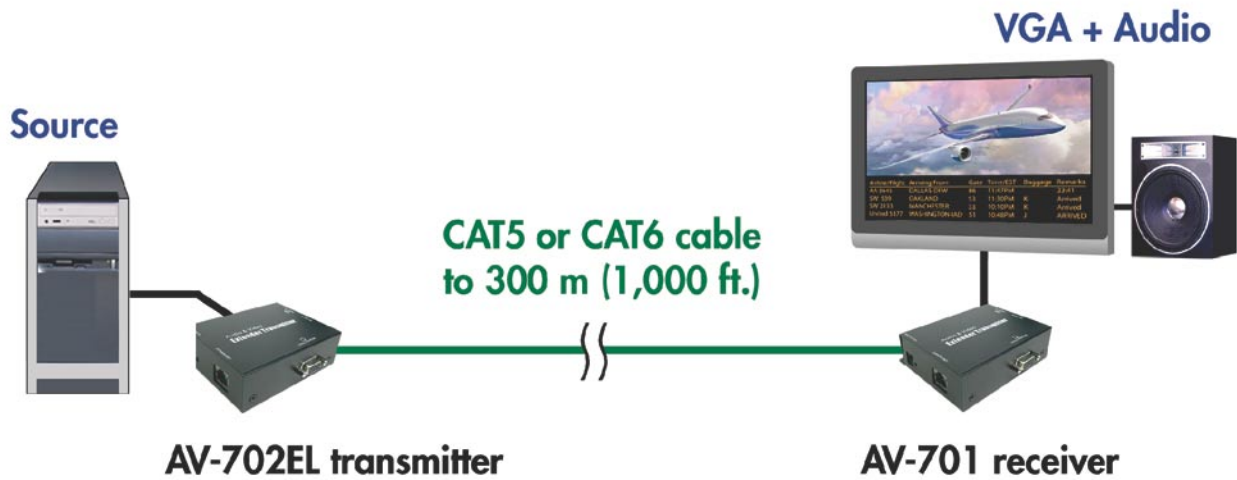

CAT5/CAT6 VGA + Audio Extender

...A-V goes 300 meters (1,000 feet) over CAT5 or CAT6 cable!

- ◇ CAT5/CAT6 cable is tidy, flexible, easy-to-use, and economical.
- ◇ Receivers have Gain, EQ, and RGB skew adjustments for optimum image quality.
- ◇ Remote monitor can be up to 300 meters (1,000 feet) from source.
- ◇ Pure hardware, Plug n Play design.
- ◇ Resolution up to 1280 x 1024 @ 75Hz.
- ◇ Supports latest TFT, LCD, SVGA, VGA, multisync with DDC2B high resolution monitors.
- ◇ **Applications:** shopping malls, public address systems, airports, train & bus stations, restaurants, stores, showrooms, boardrooms, window displays, trade shows, exhibitions, computer based training.